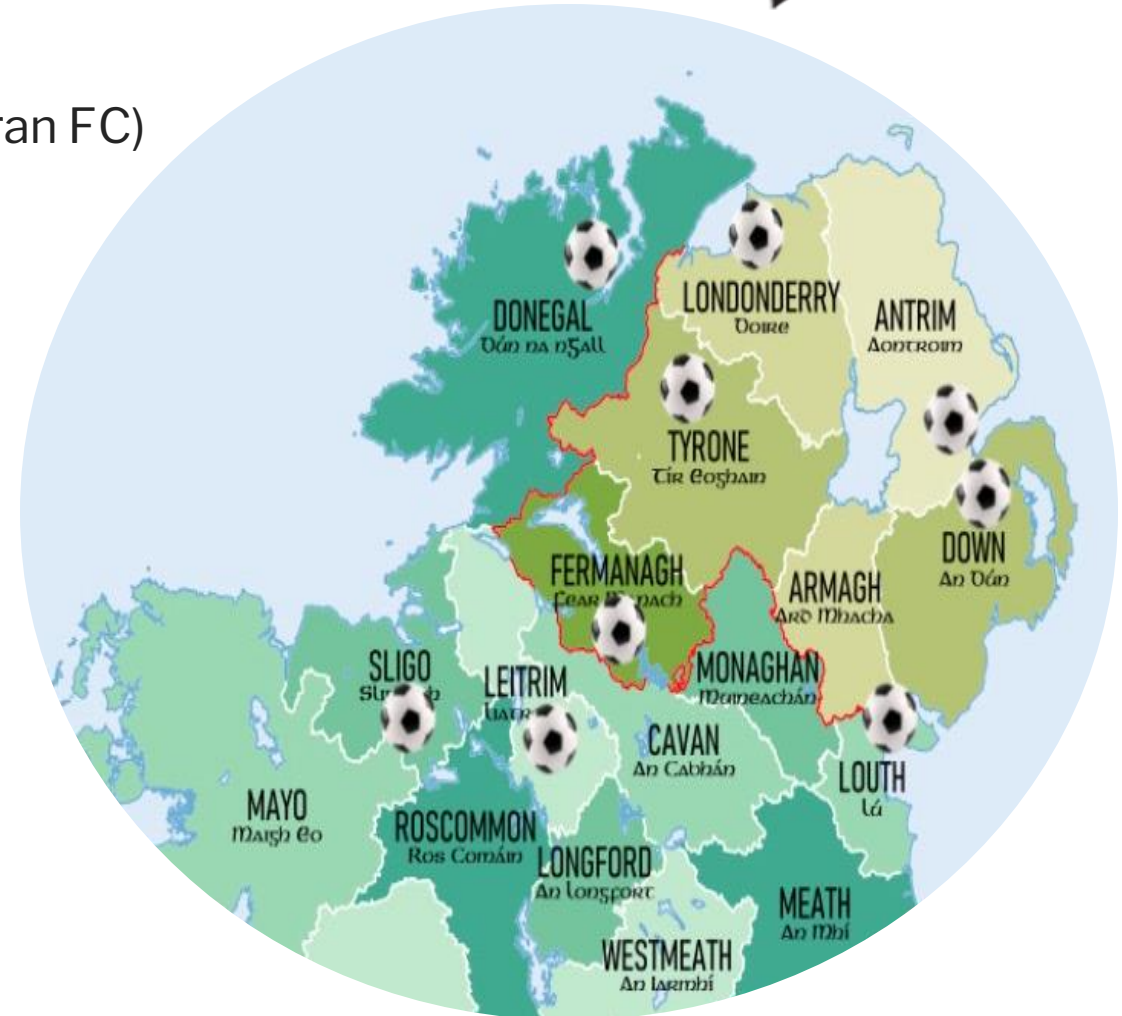

EMPOWERING
EQUALITY

Our Reach:

- Belfast –East, West, North & South Belfast (Glentoran FC)
- Omagh
- Enniskillen
- Derry/Londonderry
- Donegal
- Leitrim
- Sligo City (Sligo Rovers)
- Louth (Drogheda United)
- Ballymena (Ballymena United)
- Dungannon